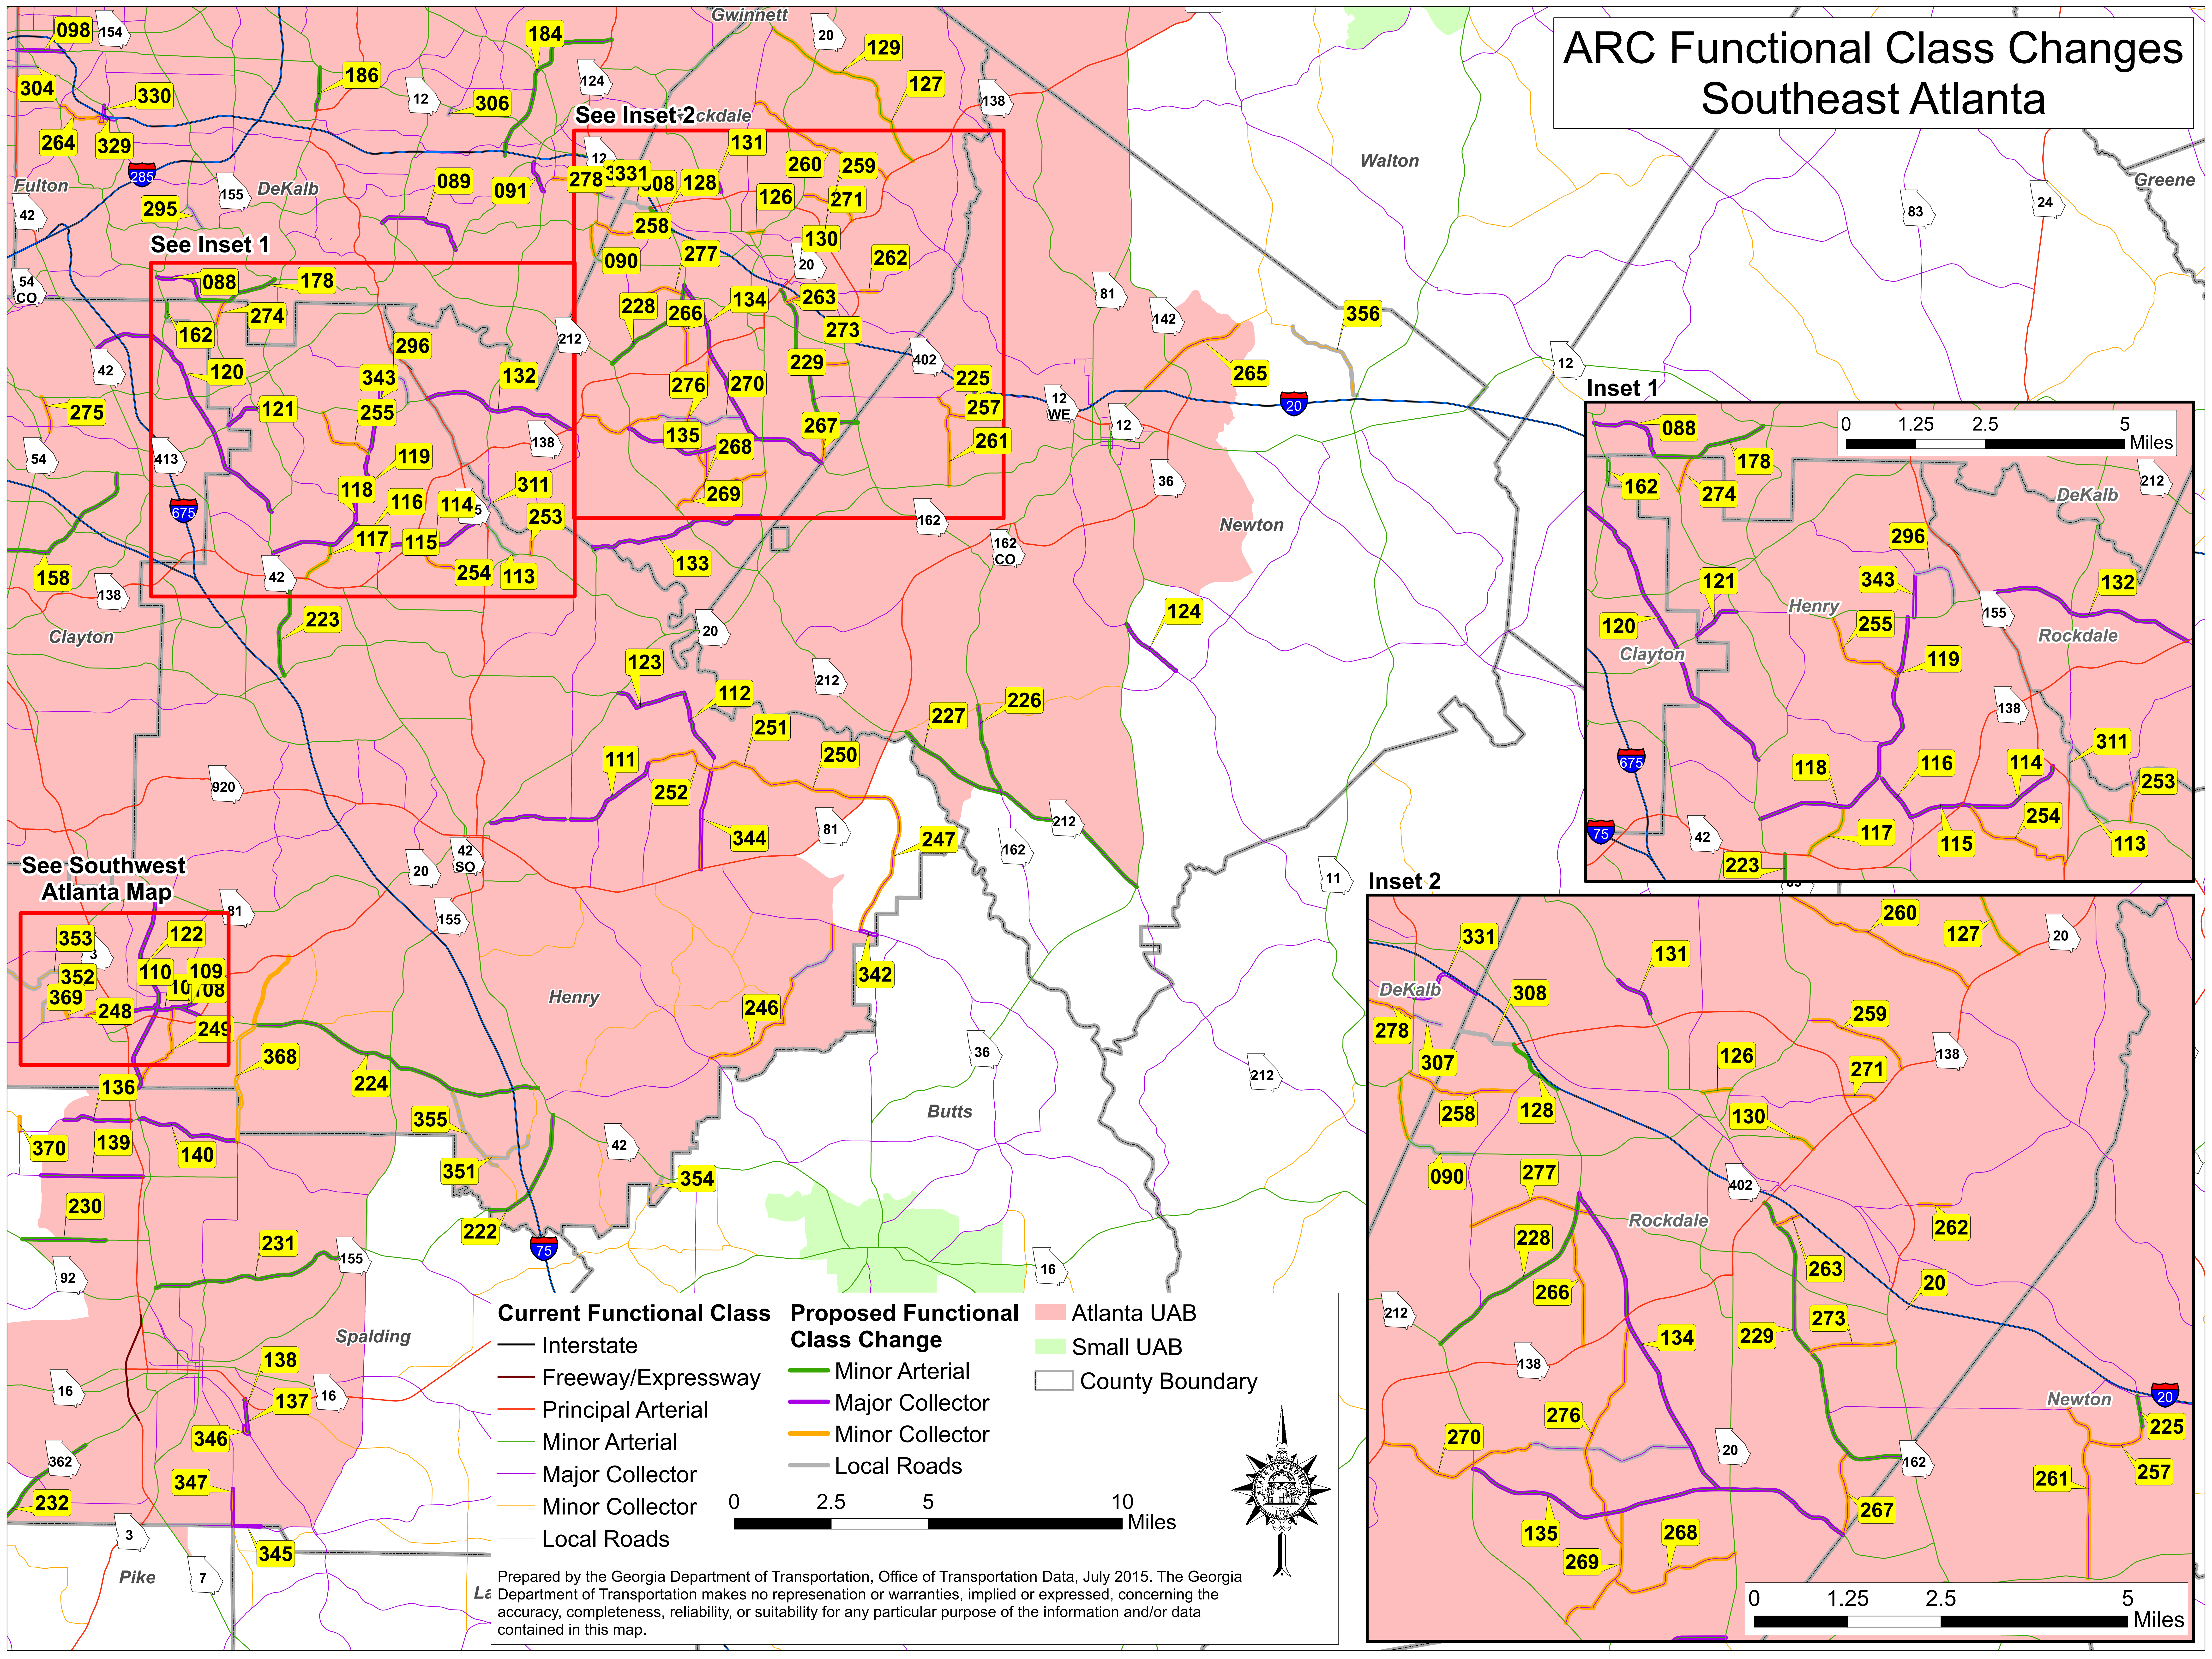

# ARC Functional Class Changes Southeast Atlanta

See Inset 1

See Inset 2

See Southwest Atlanta Map

Inset 1

Inset 2

<b>Current Functional Class</b>	<b>Proposed Functional Class Change</b>	Atlanta UAB
Interstate	Minor Arterial	Small UAB
Freeway/Expressway	Major Collector	County Boundary
Principal Arterial	Minor Collector	
Minor Arterial	Local Roads	
Major Collector		
Minor Collector		
Local Roads		

0 2.5 5 10 Miles

Prepared by the Georgia Department of Transportation, Office of Transportation Data, July 2015. The Georgia Department of Transportation makes no representation or warranties, implied or expressed, concerning the accuracy, completeness, reliability, or suitability for any particular purpose of the information and/or data contained in this map.

0 1.25 2.5 5 Miles

0 1.25 2.5 5 Miles