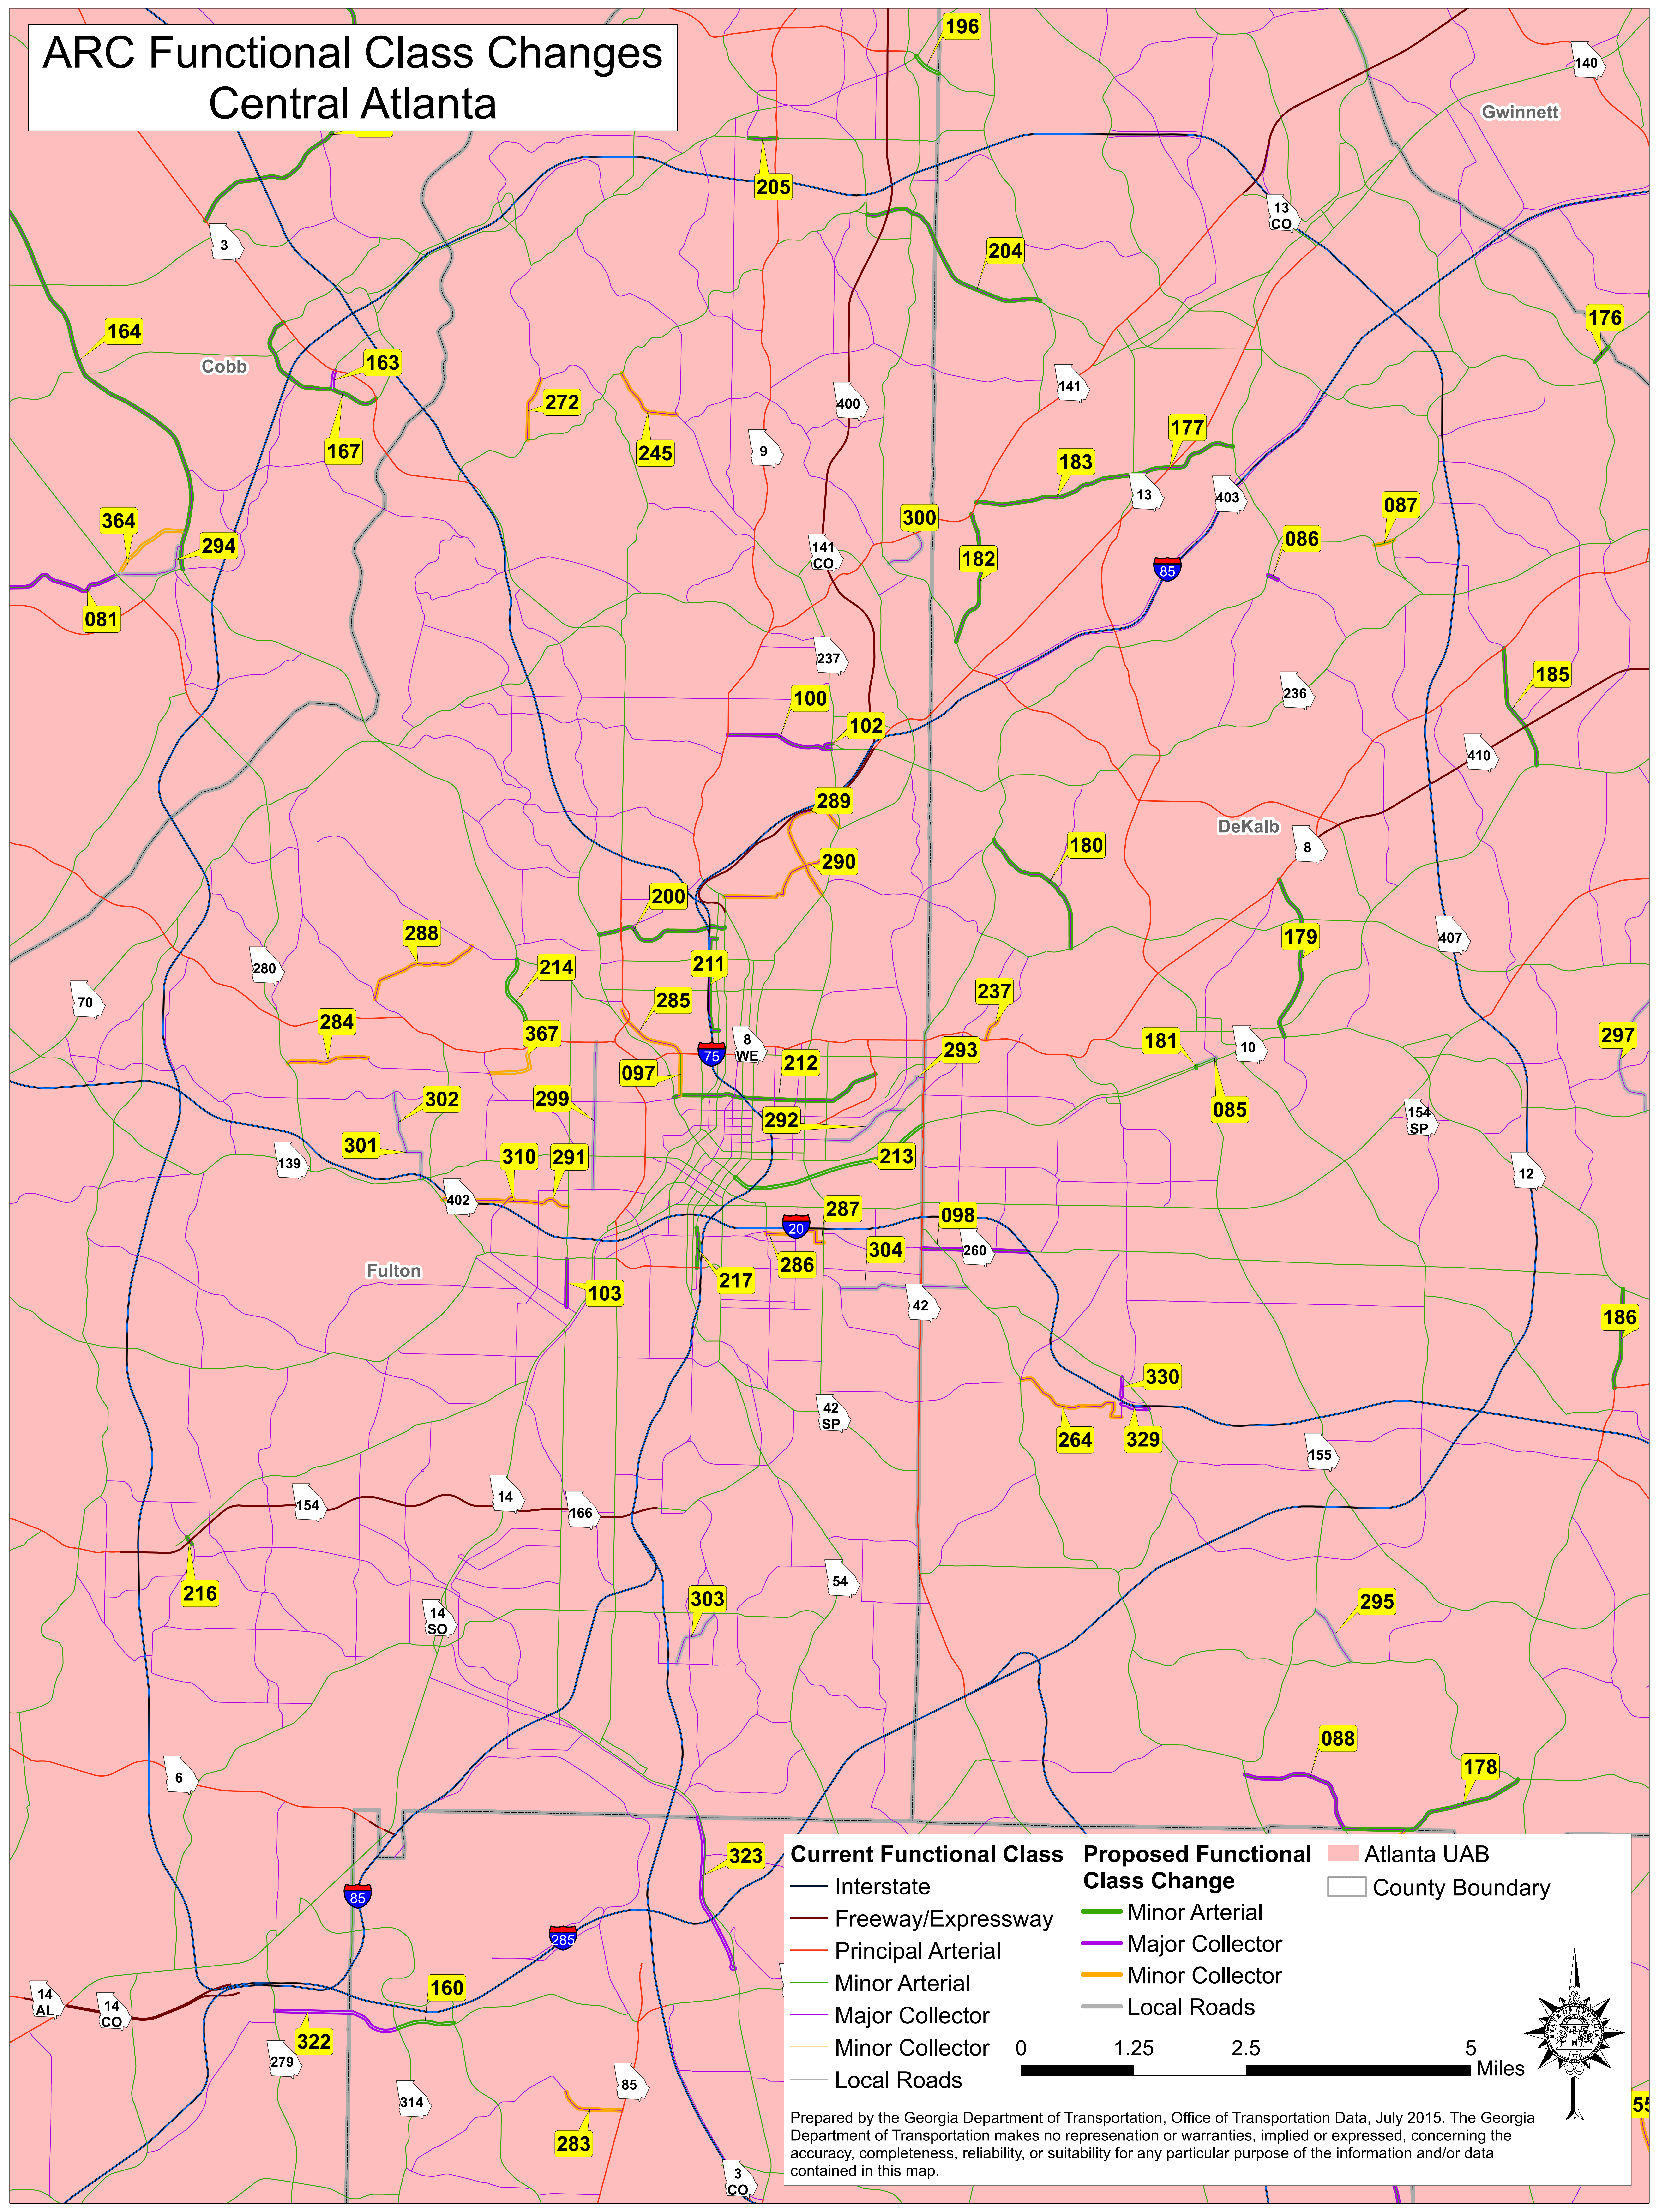

ARC Functional Class Changes Central Atlanta

Current Functional Class	Proposed Functional Class Change	Atlanta UAB
Interstate	Minor Arterial	County Boundary
Freeway/Expressway	Major Collector	
Principal Arterial	Minor Collector	
Minor Arterial	Local Roads	
Major Collector		
Minor Collector		
Local Roads		

Prepared by the Georgia Department of Transportation, Office of Transportation Data, July 2015. The Georgia Department of Transportation makes no representation or warranties, implied or expressed, concerning the accuracy, completeness, reliability, or suitability for any particular purpose of the information and/or data contained in this map.